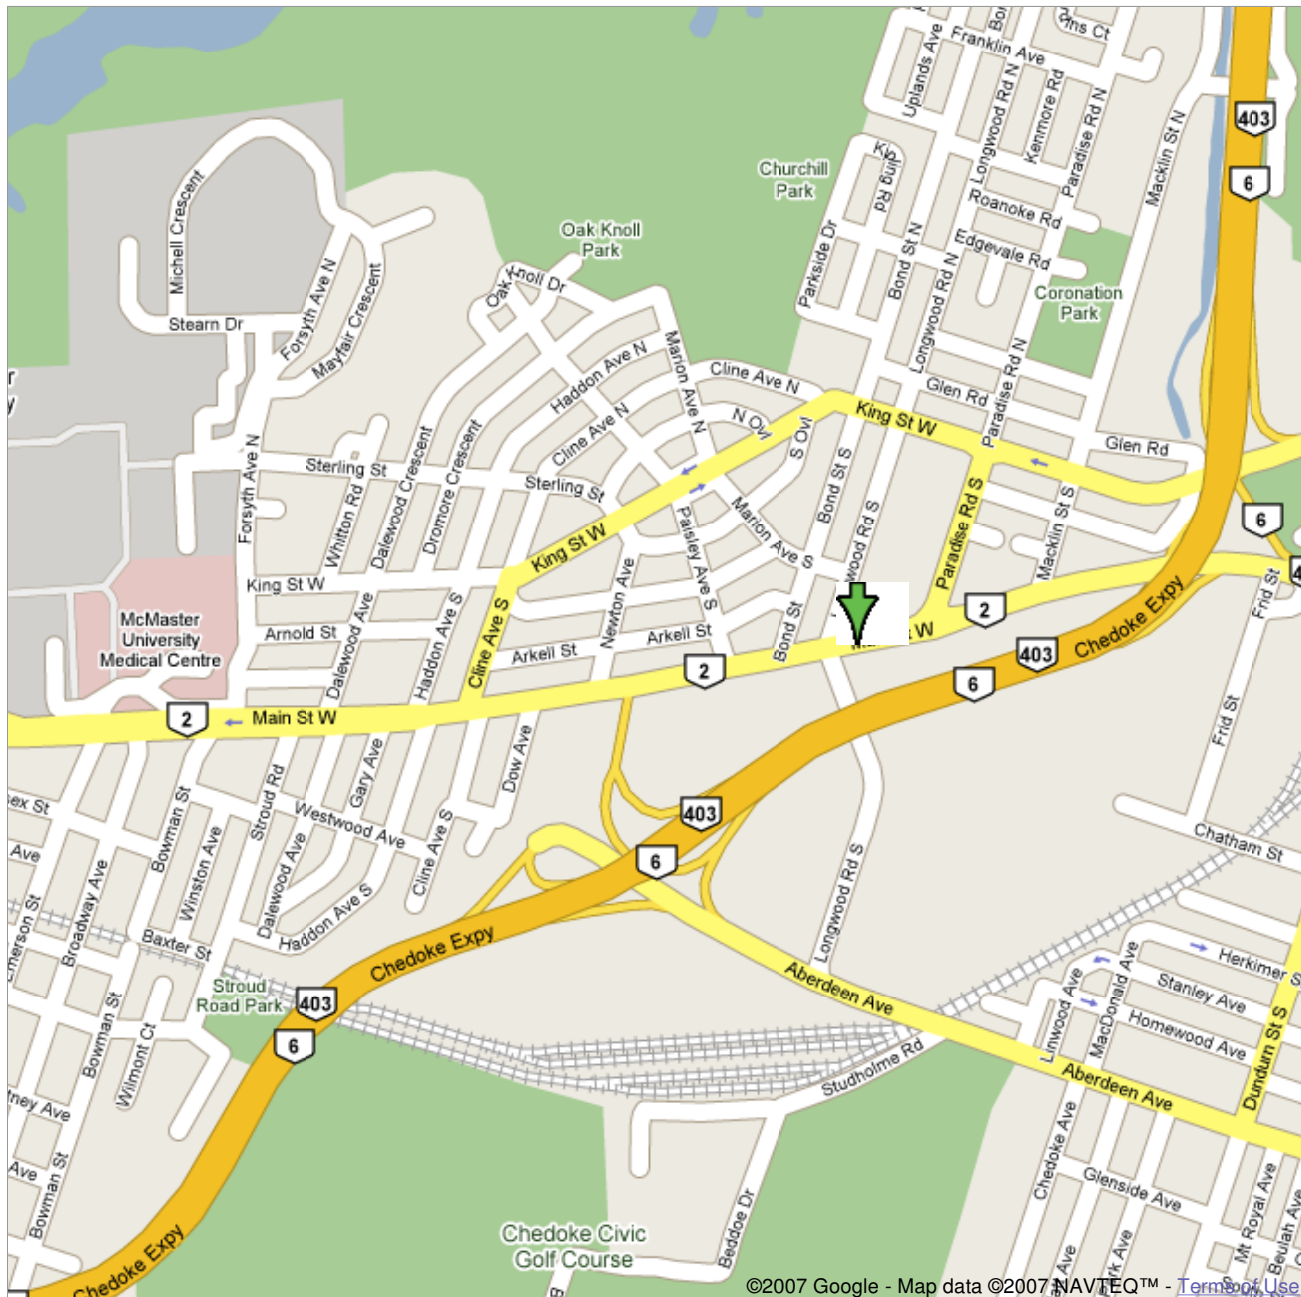

Address

**875 Main St W
Hamilton, ON**

Notes Kelsey's is about 1km east of McMaster, in same complex as Y108 Radio station building.

FROM EAST

- Take 403 West
- Take exit for Main St WEST (do not be fooled by the previous exit for Main St. E).
- Turn right at lights onto Main Street W.
- Drive 2 or 3 blocks, Kelsey's on the right

FROM WEST

- Take 403 East
- Take exit for Aberdeen Ave.
- At lights, turn left onto Longwood
- At lights, turn right onto Main St. W.
- Kelsey's is immediately on your right

©2007 Google - Map data ©2007 NAVTEQ™ - Terms of Use